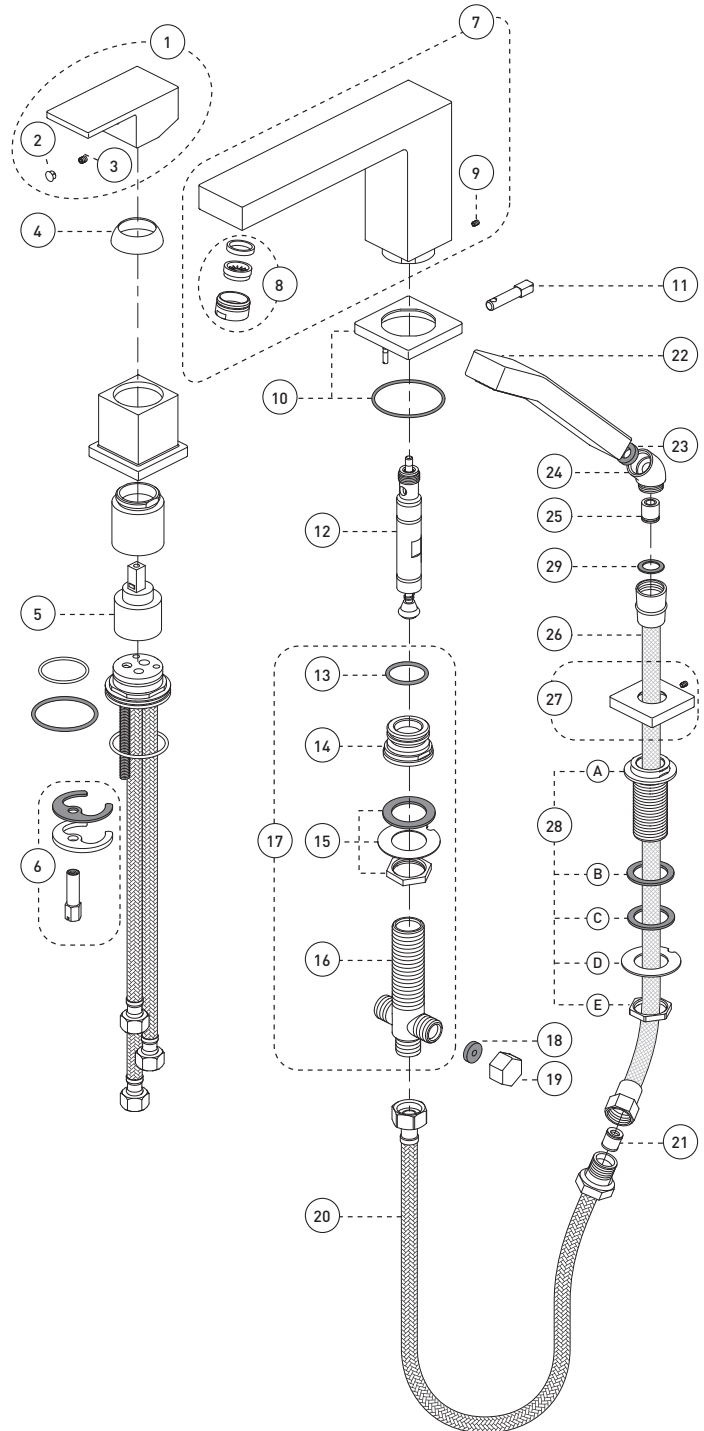

### Features

- 8" to 14" c/c widespread installation
- Temperature limiting device
- Bathtub spout:
  - Slip-on with built-in diverter
  - Maximum flow of 26.5 L/min (7 gpm) at 60 psi
- Hand shower:
  - Easy-to-clean soft nozzles
  - 59" chromed metal flexible hose
  - Maximum flow of 6,8 L/min (1,8 gpm) at 80 psi
- Brass body
- ½" IPS connections with flexible stainless steel braided connectors

Style: **QUADRATO** Roman Bathtub Faucet – Robinet pour baignoire romaine

No	Description	Part Pièce	
1	Handle kit	Ensemble de poignée	FCKTS2012
2	Cap	Capuchon	FCHDL4018
3	Allen screw	Vis Allen	923001
4	Trim cap	Garniture d'écrou	FCDEC7012
5	Ceramic cartridge	Cartouche céramique	FC9AC007
6	Mixer anchor kit	Ensemble d'ancrage du mélangeur	FCKTS4007
7	Spout kit	Ensemble de bec	FCSPSA004
8	Aerator	Aérateur	9AE3678
9	Spout Allen screw	Vis Allen du bec	915043
10	Spout flange kit	Ensemble de bride du robinet	FCKTS3012
11	Diverter lift rod	Tirette de l'inverseur	FCDIV3005
12	Diverter	Inverseur	FC905245D
13	O-ring	Joint torique	93044-7
14	Spout bushing	Manchon du bec	FCBDR1001
15	"T" spout connector anchor kit	Ensemble d'ancrage du raccord en "T"	FCKTS4006
16	"T" spout connector	Raccord en "T" du bec	FCBDR7011
17	Spout connector kit	Ensemble de raccord du bec	FCKTSA003
18	Washer	Rondelle	FCWAA1013
19	Nut	Écrou	90644
20	Flexible braided connector	Raccord flexible tressé	FC905245H
21	Check valve	Soupape anti-retour	96077X
22	Hand shower	Douche à main	FCSPS2003
23	Washer	Rondelle	FCWAA1012
24	Elbow	Coude	912180-2
25	Check valve	Soupape anti-retour	FCVAL1001
26	Hand shower hose	Tuyau de la douche à main	FC96180
27	Hand shower flange kit	Ensemble de bride de douche à main	FCDEC3015
28	Hand shower support kit	Ensemble de support de douche à main	FCKTS5004
29	Rubber washer	Rondelle de caoutchouc	FCWAA1014